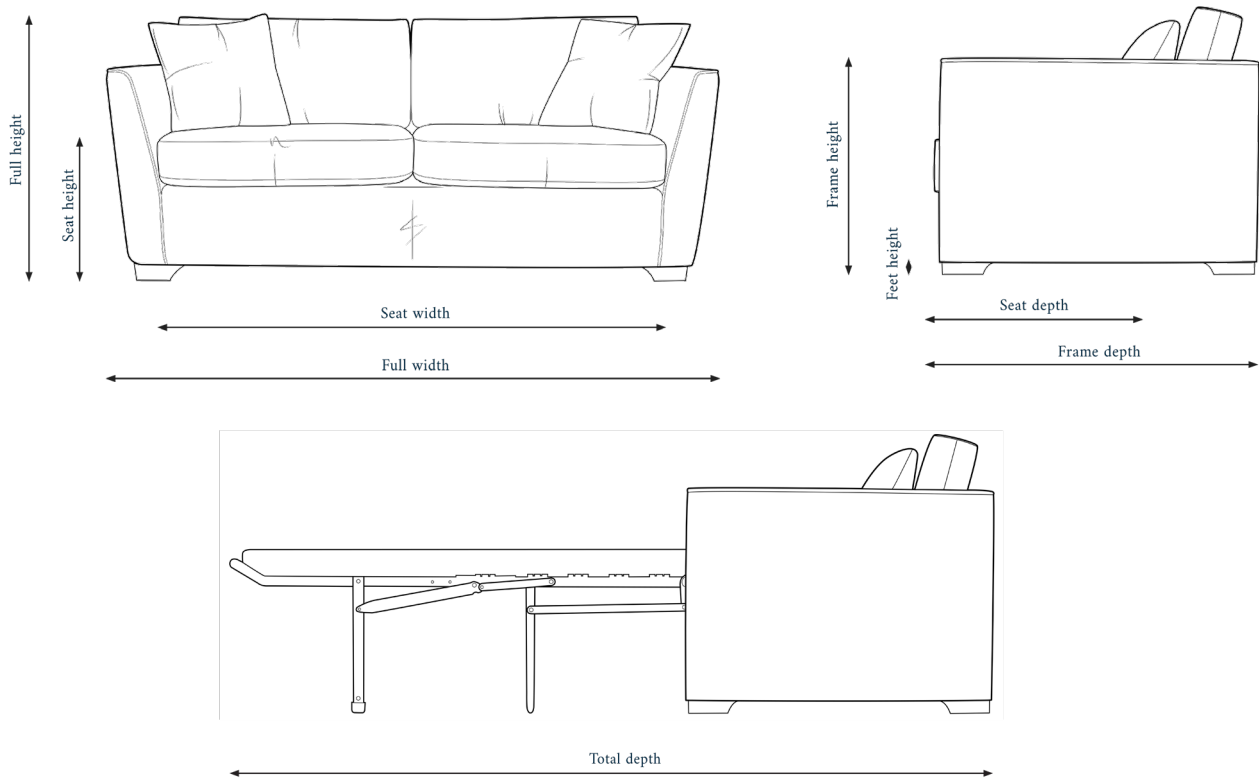

## **THE BRUNEL SOFA BED**

Dimensions + specifications

**BROOK + WILDE**

**LARGE**

**SMALL**

**SNUGGLER**

Full height (inc cushions):	83cm	83cm	83cm
Frame height:	66cm	66cm	66cm
Seat height:	48cm	48cm	48cm
Feet height:	5cm	5cm	5cm
Full width:	190cm	170cm	130cm
Seat width:	160cm	140cm	100cm
Frame depth:	95cm	95cm	95cm
Seat depth:	58cm	58cm	58cm
Mattress width:	133cm	113cm	73cm
Mattress length:	175cm	175cm	175cm
Mattress depth:	10cm	10cm	10cm
Total depth (sofa bed opened):	226cm	226cm	226cm

2-fold sofa bed action for ease and convenience

Includes Brook + Wilde Lux Light mattress for supreme comfort

Luxuriously comfortable cushioning

Removable cushion covers